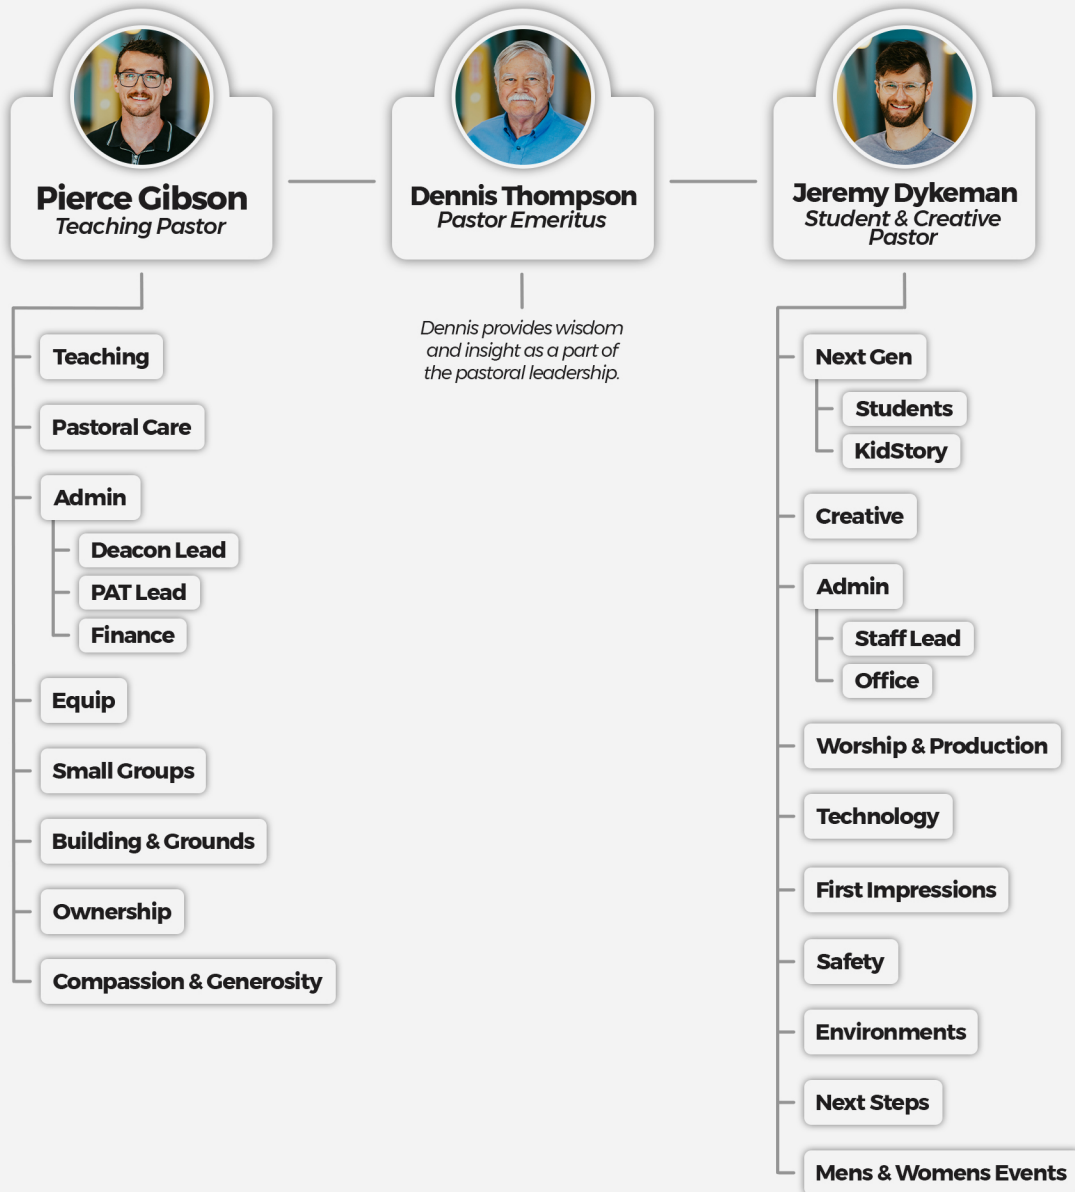

Organization **Handbook**

Our Structure

Updated 6.24.26

The pastors at New Story share leadership and oversight - equal in authority but diverse in responsibility. Below is the list of what each of our pastors oversees within our organization.

Owvstructure

EXPANDED

Pierce Gibson
Teaching Pastor

Dennis Thompson
Pastor Emeritus

Jeremy Dykeman
Student & Creative Pastor

Dennis provides wisdom and insight as a part of the pastoral leadership.

Our *pastors*

Our pastors serve as a team, equal in spiritual and directional authority, but diverse in responsibilities.

Pierce Gibson

Teaching Pastor

P.Gibson@NewStory.Church

Pierce has been in pastoral leadership for the last 10 years and has served as the directional leader of teaching at New Story since 2023. Pierce earned his B.A. in Biblical Studies from Southwest Baptist University.

He and his wife, Aubrey, enjoy travel and people. He loves Formula 1, hunting, music and playing competitive cornhole.

Dennis Thompson

Pastor Emeritus

D.Thompson@NewStory.Church

Dennis has been a part of the pastoral leadership at New Story for almost 20 years and has been a pastor for the last 40 years. He serves as a part of the pastoral team to provide wisdom and insight as they lead together.