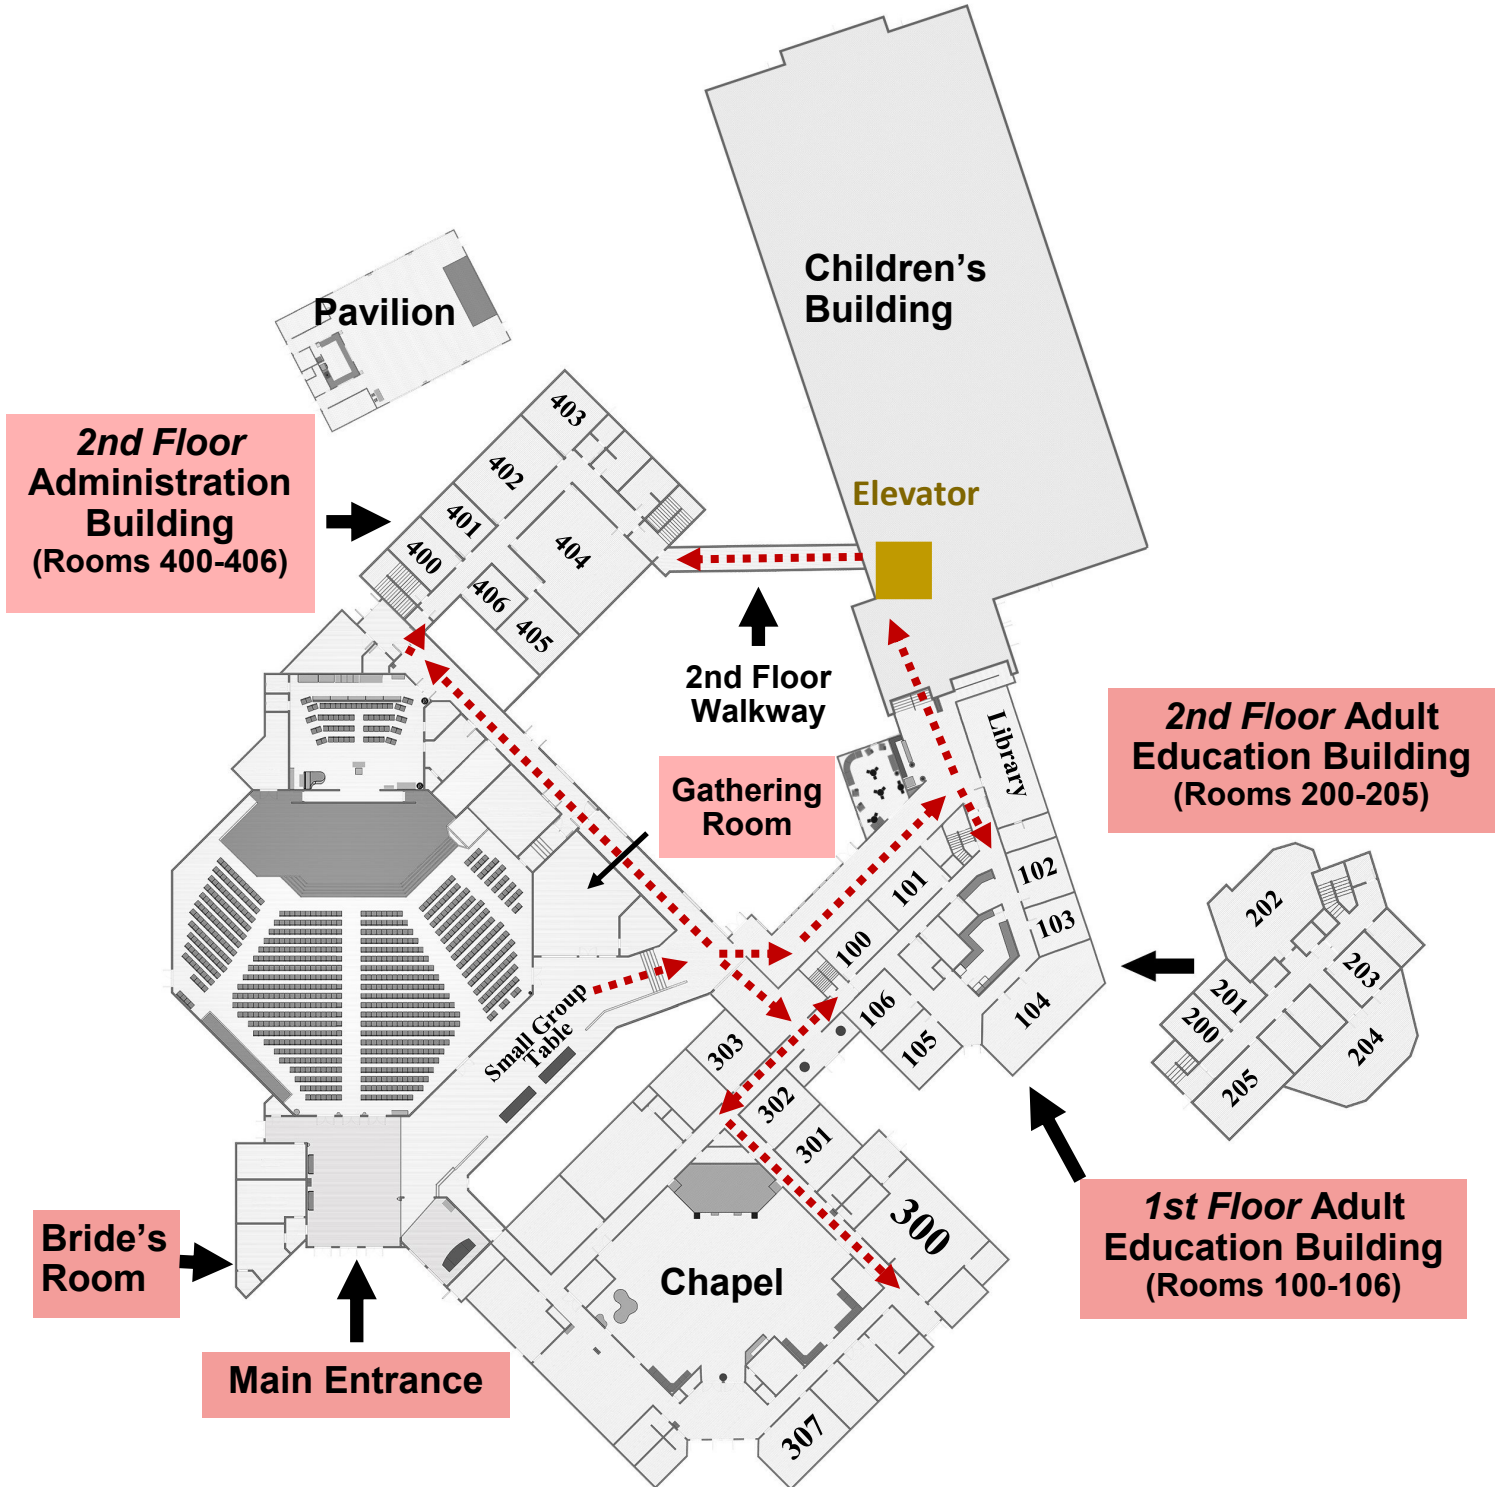

Begin your search for a small group on the next two pages that show on-campus *Small Group Meeting Locations* and the *Table of Contents*.

On Campus Small Group Meeting Locations

- ◆ 1st & 2nd Floors Adult Education Building—100's & 200's
- ◆ Rooms surrounding the Chapel—300's
- ◆ 2nd Floor Administration Building—400's
- ◆ Some Women's Groups Meet in the Bride's Room