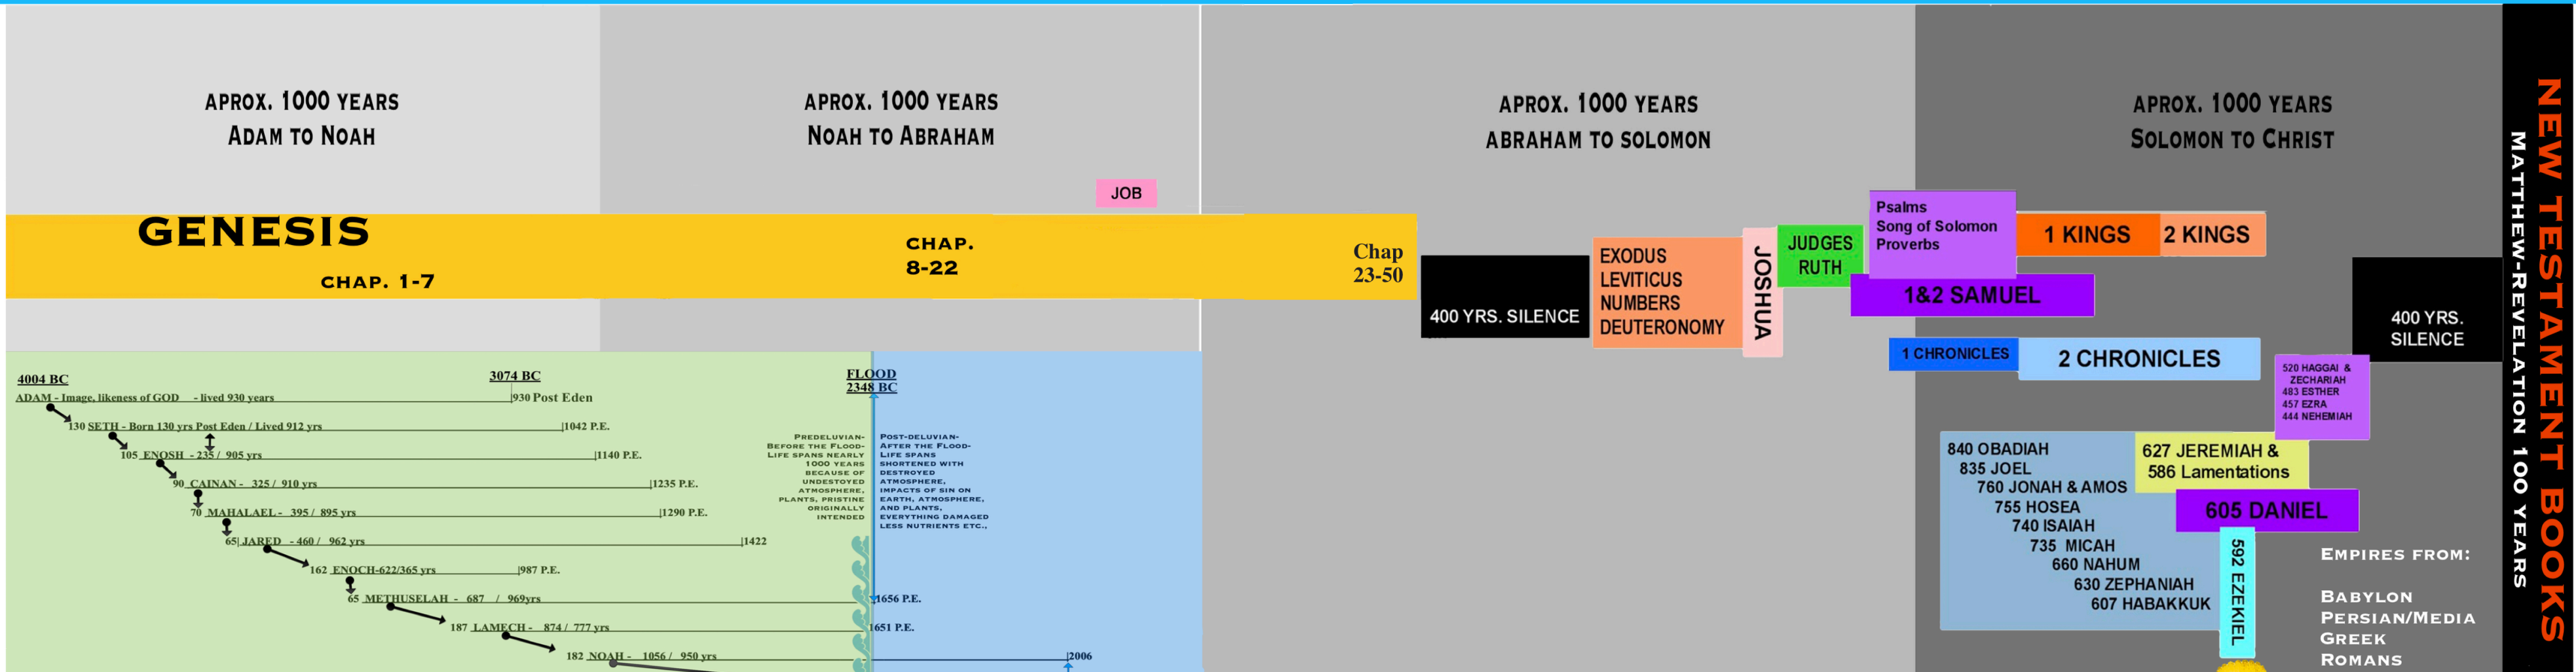

BIBLICAL OVERVIEW

(c) 2022 Joanna Fruhauf
www.GracefulVine.com

NEW TESTAMENT BOOKS
MATTHEW-REVELATION 100 YEARS

Overlapping Lives of the Ancients

SCRIPTURAL REFERENCES:
Genesis 5:3-28; 7:6; 11:10-32; 21:5; 25:26; 47:28

→ In Read Chart: Adam Lived years, 930 dying at 930 after expulsion from Eden [P.E.]
→ Adam was 130 years old when Seth was born. Seth was born 130 Post Eden & Lived 912 years dying at 1042 years Post Eden
→ Seth was 105 when Enosh was born. Enosh was born 235 P.E. & lived 905 yrs. Dying at 1140 P.E.

The book of Genesis comprises more than 1/2 time timeline and history of the Old Testament period, covering more than 2000 years.

Pre-deluvian Patriarchs are in Green Post Flood waters are in Blue. All of this takes place from 4000BC to 1700BC

The book of Genesis comprises more than 1/2 of the timeline and historical text of the Old Testament periods, covering more than 2000 years. From 4004 BC to

The Named sons, may not have been the ONLY son's born to their fathers, or even the first son born to them, but it was the son through whom the blessing was passed, the lineage of the Messiah to come. Those things may not have been determined until having lived long, they saw who would be righteous and continue faithfully in the faith of their fathers with the One true God.