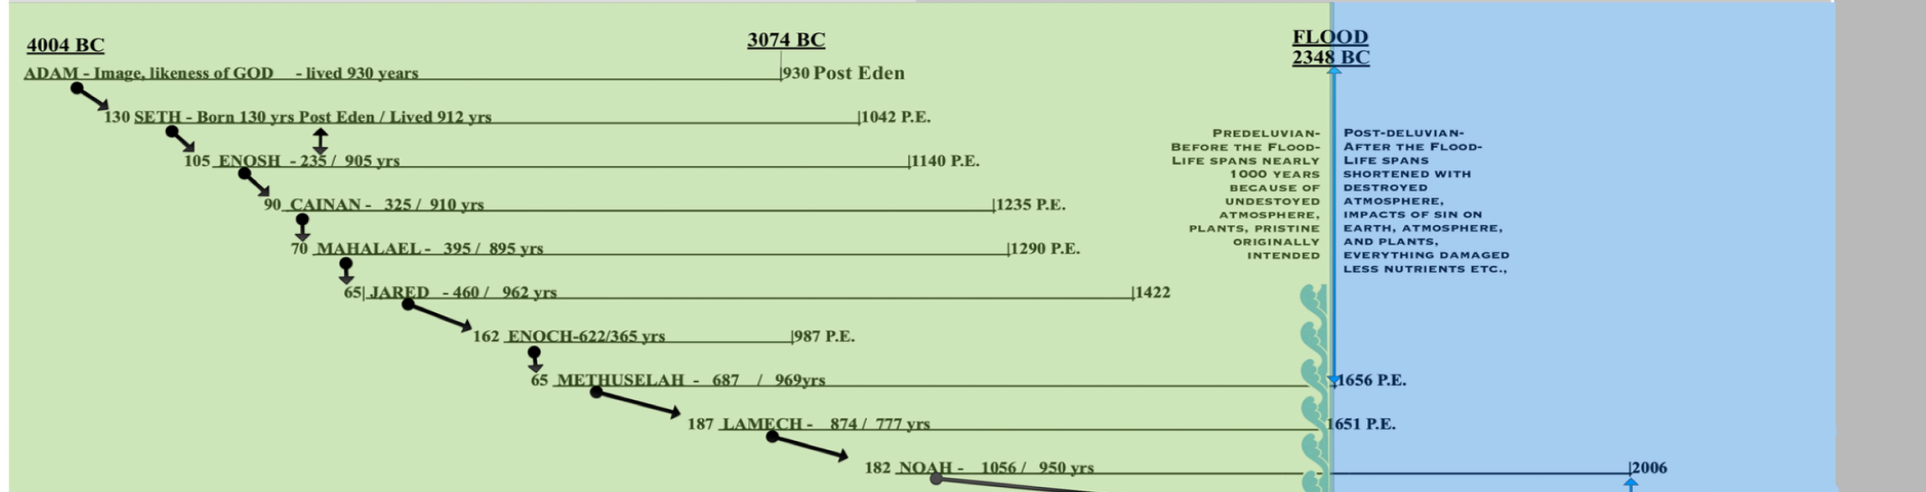

BIBLICAL OVERVIEW

(c) 2022 Joanna Fruhauf
www.GracefulVine.com

NEW TESTAMENT BOOKS
MATTHEW-REVELATION 100 YEARS

Overlapping Lives of the Ancients

SCRIPTURAL REFERENCES:
Genesis 5:3-28; 7:6; 11:10-32; 21:5; 25:26; 47:28

→ In Read Chart: Adam Lived years, 930 dying at 930 after expulsion from Eden [P.E.]
→ Adam was 130 years old when Seth was born. Seth was born 130 Post Eden & Lived 912 years dying at 1042 years Post Eden
→ Seth was 105 when Enosh was born. Enosh was born 235 P.E. & lived 905 yrs. Dying at 1140 P.E.

The book of Genesis comprises more than 1/2 time timeline and history of the Old Testament period, covering more than 2000 years.

Pre-deluvian Patriarchs are in Green Post Flood waters are in Blue. All of this takes place from 4000BC to 1700BC

The book of Genesis comprises more than 1/2 of the timeline and historical text of the Old Testament periods, covering more than 2000 years. From 4004 BC to

The Named sons, may not have been the ONLY son's born to their fathers, or even the first son born to them, but it was the son through whom the blessing was passed, the lineage of the Messiah to come. Those things may not have been determined until having lived long, they saw who would be righteous and continue faithfully in the faith of their fathers with the One true God.