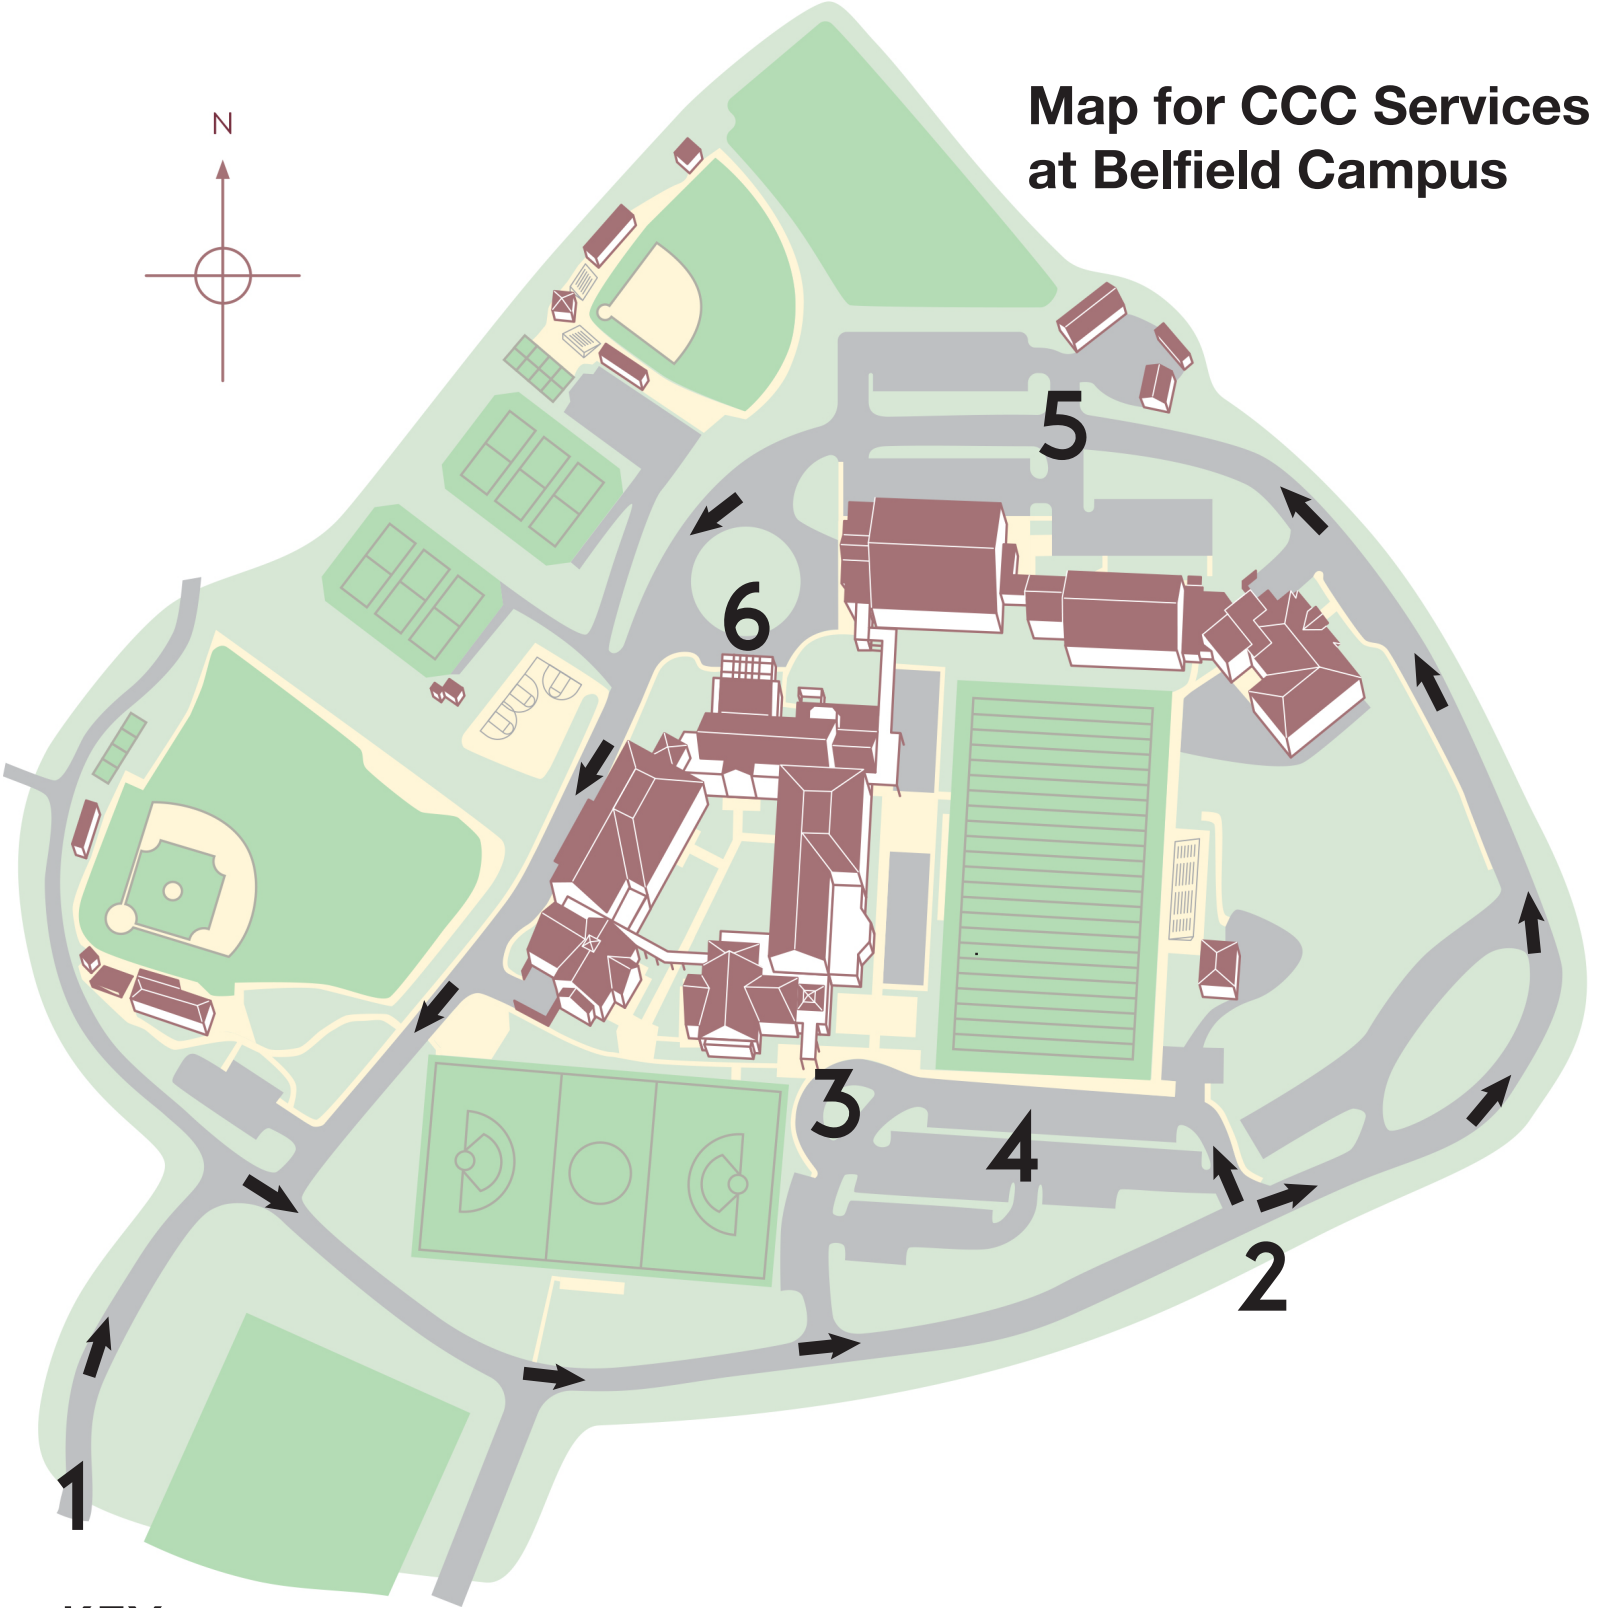

Map for CCC Services at Belfield Campus

KEY:

1-Entrance

2-Turn left for Children's Ministry drop-off and parking (Keep going if no kids)

3-Children's Ministry drop-off

4-Parking for those with children

5-General parking

(Closer parking available for those in need)

6-Worship auditorium: Brennan Hall

➔ Directional flow for driving