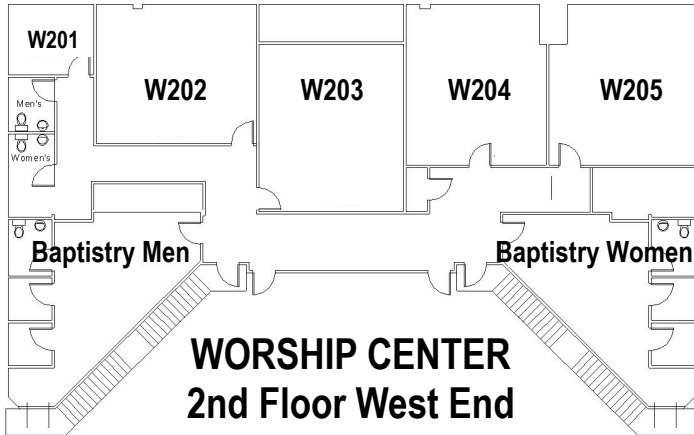

LIFE Groups for All Ages at 9:45am Sundays

Ovoca Road