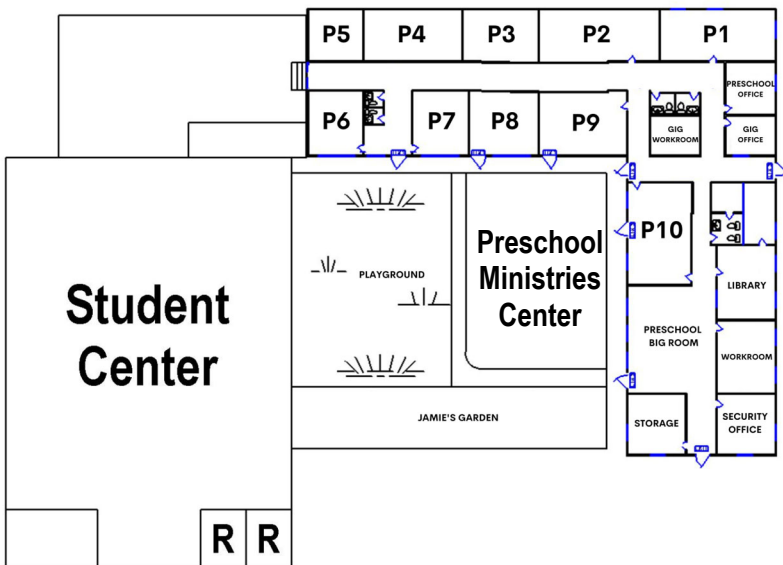

LIFE Groups for All Ages at 9:45am Sundays

Ovoca Road