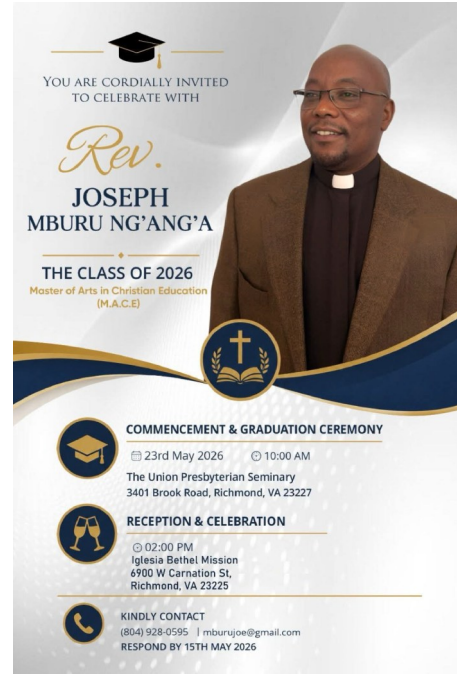

Congratulations on your graduation,
Pastor Joseph!

If you would like to send Joseph a card,
please use this address. He will be
leaving for home in Kenya right after
graduation.

Joseph NGanga
Union Presbytery Seminary
3401 Brook Road #79
Richmond, VA 23227

NEW LIFE LIBRARY

As we have had some new users to our library lately, I think this is a good time to get a reminder out as to usage.

- Two items can be taken out at a time.
- Items are taken out for two weeks. However, should you need longer, we now automatically renew items for another two weeks. And if needed longer than four weeks for some reason, please notify me and I will attach a note to the card.

We are so glad to see the growth in usage of the library. Please know that I am in the library after the Sunday service should you have any questions or looking for something special.

Judy Schermerhorn of the Library Committee

SUNDAY, May 17

Scripture: Leviticus 19:18
Sermon: "Sacred Rituals"
Reader: Youth Reader
Greeter: Danielle Burgdorf

SUNDAY, May 24

Graduation Sunday & Memorial Day Sunday

Scripture: Isaiah 49:8-16
Sermon: "Written on His Palms"
Reader: Brad Chapman
Greeter: John Slattengren
Nursery: Julia Harris

We will have Graduation Sunday on
Sunday, May 24th.

If you have a child who is graduating High
School or College, please reach out and let
us know, so we can include them in our
celebration!

We have a new church directory
printed - if you would like to pick one
up, we have them in the office or on the
Welcome Center in the Narthex.

Coming Up ....

SUNDAY, May 17

9:00 a.m. Worship
10:00 a.m. Fellowship Hour, Adult Ed,
Sunday School
6:30 p.m. Chunko's Small Group
6:30 p.m. High School Youth Group
7:00 p.m. AA Meeting

MONDAY, May 18

10:00 a.m.. Bible Study with Connie
6:30 p.m. Middle School Youth Group

TUESDAY, May 19

7:00 p.m. Deacons and Committees

WEDNESDAY, May 20

6:00 p.m. Choir
7:00 p.m. AA Meeting

THURSDAY, May 21

7:00 a.m. Kiwanis

SATURDAY, May 23

2:00 p.m. Slattengren
7:00 p.m. AA Meeting

SUNDAY, May 24

Graduation Sunday & Memorial Day
Sunday
9:00 a.m. Worship
10:00 a.m. Fellowship Hour, Adult Ed,
Sunday School
6:30 p.m. Chunko's Small Group
6:30 p.m. High School Youth Group
7:00 p.m. AA Meeting