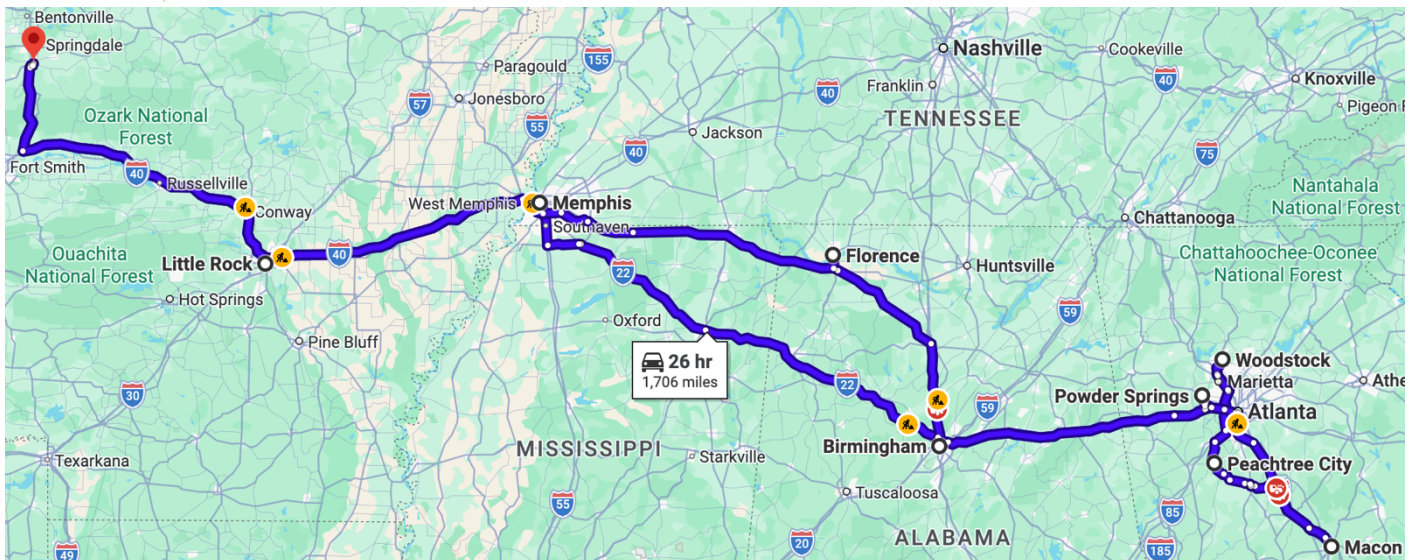

The limbo is tiring but it is making us more excited to get to Taiwan!

## Southeast Church Visits

The first few weeks of March were spent on the road visiting new and supporting churches across the Southeast! We had a blessed time with many friends old and new across five states.

We stopped in Little Rock, Memphis, Olive Branch, Birmingham, Woodstock, Peachtree City, Macon, and Florence! It was a lot of driving, but Michael traveled well so we can't complain!

We are very thankful for everyone who hosted us and took time to meet. It was a great encouragement to see how many people are going to be praying for us as we go to the field.