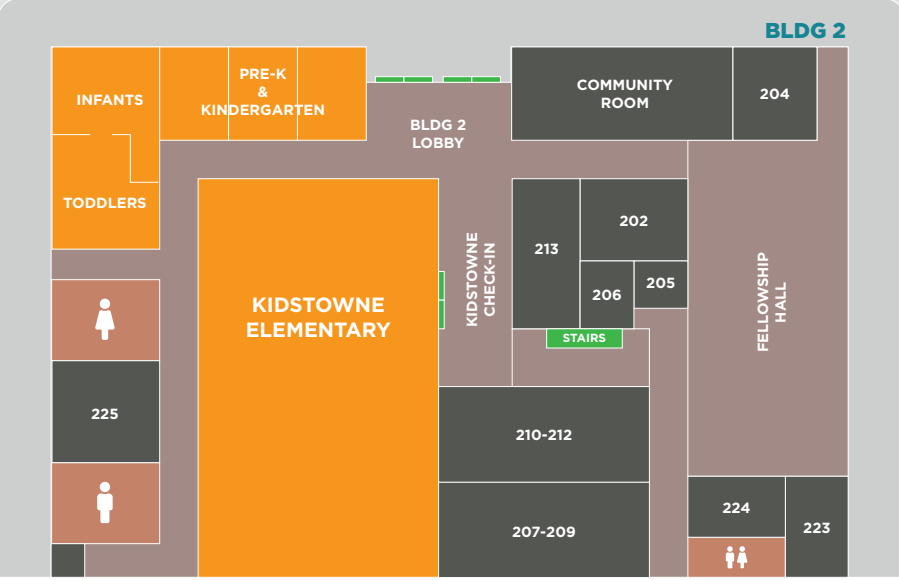

WELCOME TO CROSSTOWNE

BEES FERRY ROAD

MAIN ENTRANCE

**BLDG 2
SECOND FLOOR**