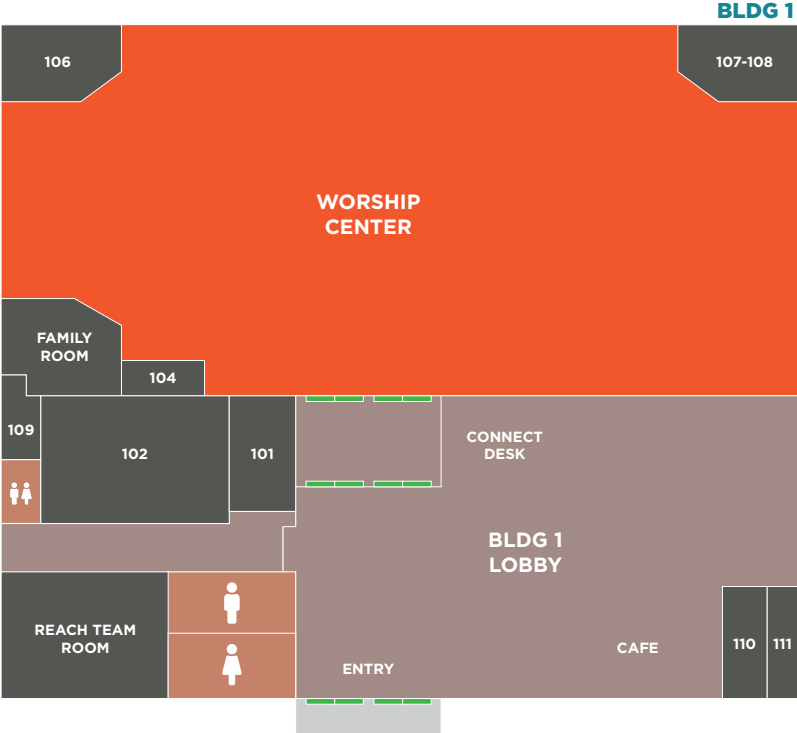

WELCOME TO CROSSTOWNE

BEES FERRY ROAD

MAIN ENTRANCE

**BLDG 2
SECOND FLOOR**