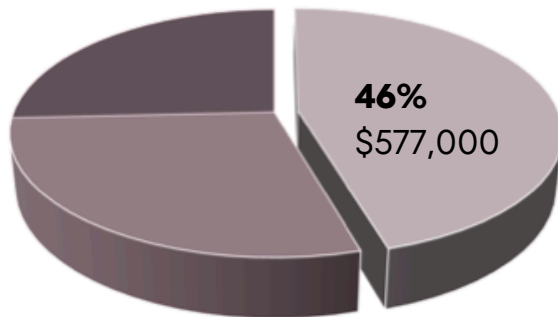

Generous gifts from individuals and congregations allow us to support ministries beyond our church doors:

- Neighbor to Neighbor Ministry
- World Hunger
- Missionary support
- Lutheran World Relief
- Good Gifts
- Twin Ports Ministry
- General Mission Support to the ELCA
- Wisconsin Council of Churches
- God's Global Barnyard
- Lutheran Office of Public Policy
- Friends in Malawi, Africa
- Lutheran Disaster Response
- Camping Ministry
- Campus Ministry
- ELCA Seminaries
- ELCA Colleges/Universities