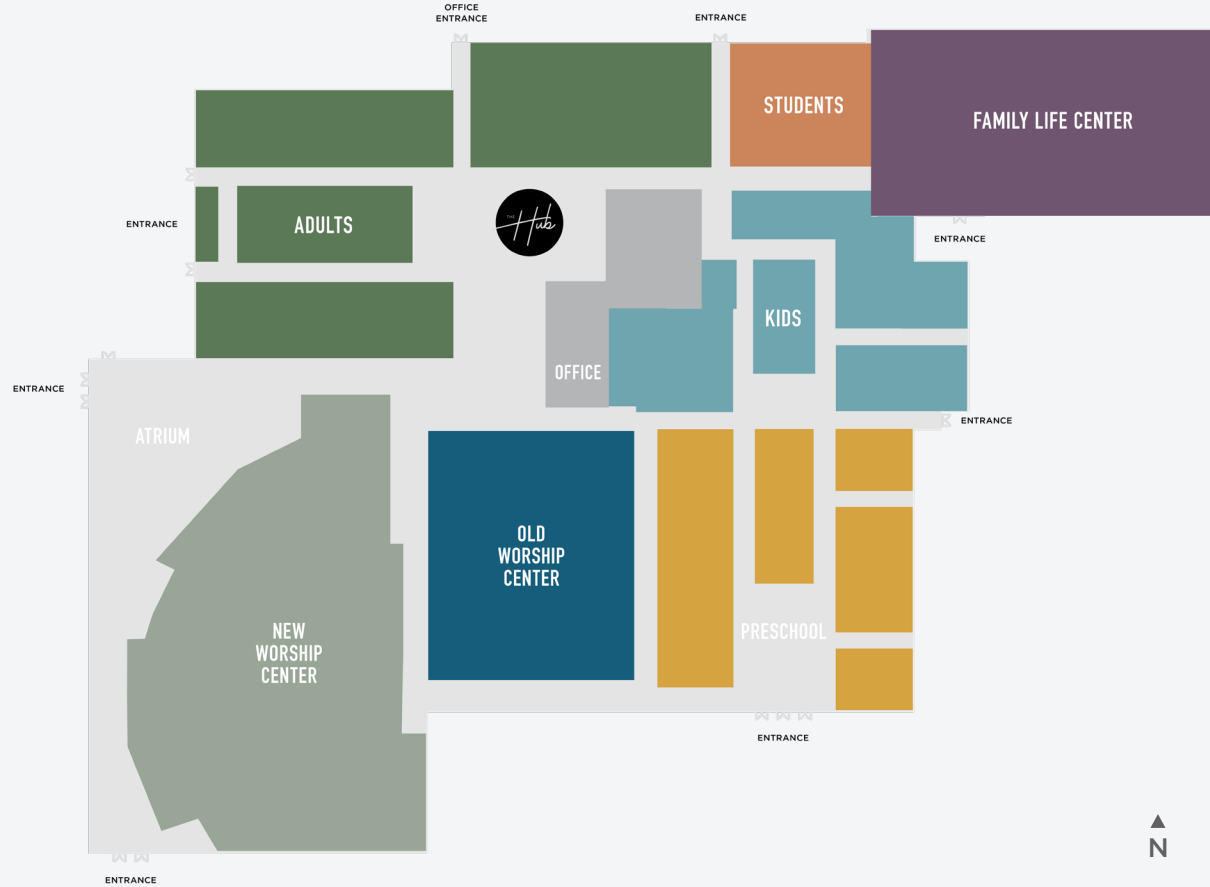

**SALT & LIGHT** Men 40+  
Room A109 | Led by: Dennis Sanders

**LIVING SACRIFICE** Men 55+  
Room A109 | Led by: Terry Brown

**ENCOURAGERS** Women 35+  
Room A115 | Led by: Jeannie Brown, Cindy Frizzell

**LIGHTHOUSE** Adults 55+  
Room A118 | Led by: Randy Butler

**BRICK + MORTAR** Young Adults 20'S  
Room A119 | Led by: Collin Miller, Mason Minard, Paul Taylor

**CROSSTALK** Adults 30-50's  
Room A120 | Led by: Terry Burton, Jeff Lamb, Luke Whitmore

**THE FAITHFUL** Adults 40-55's  
Room A121 | Led by: Todd Parker, Brian Watts

**THE GATHERING** Adults 30-50's  
Room A122 | Led by: Joe Billington, Robert Rogers

**222** Adults 40-50's  
Room A123 | Led by: Rich Asperheim, Dustin Manis, Johnny Spear

**THEMELIOS: FOUNDATIONS** Adults 25-40's  
Room A128 | Led by: Jeremy Carter, Cody Caywood

**CORNERSTONE** Adults 55+  
Room A130 | Led by: Mike Talkington

**NEW WORSHIP CENTER**

**ADULTS** A100-134

**STUDENTS**