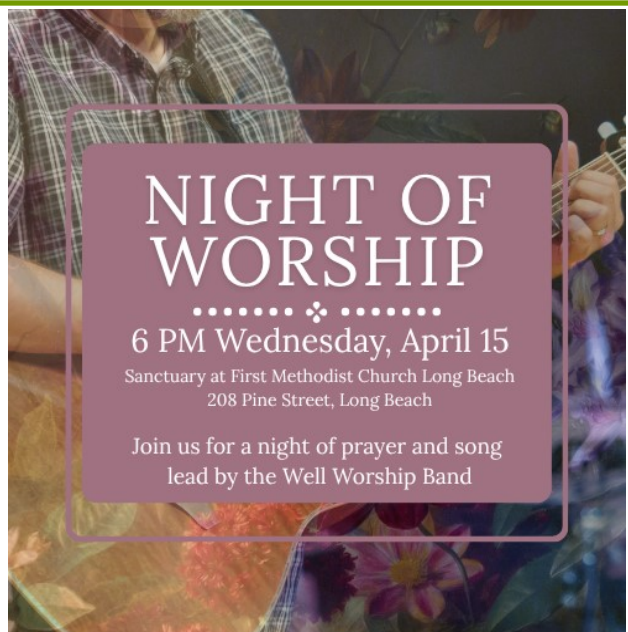

**NIGHT OF
WORSHIP**

..... ❖ .....
6 PM Wednesday, April 15
Sanctuary at First Methodist Church Long Beach
208 Pine Street, Long Beach

Join us for a night of prayer and song
lead by the Well Worship Band